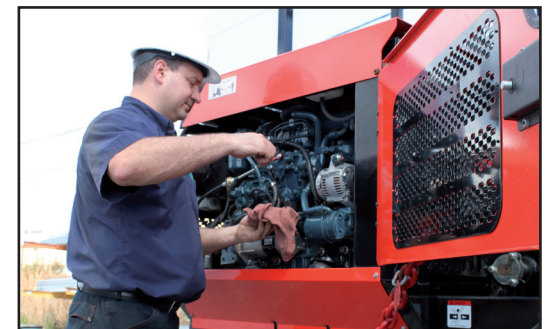

GT55 PALreach

Truck Mounted Forklift

PALFINGER

5,500 lbs capacity across the bed of the transport vehicle

The all new PALFINGER GT55 PALreach Truck Mounted Forklift provides one-sided offloading on tight job sites or in other situations where space is at a premium. With a 66 h.p. turbo diesel engine and conical chassis design, the PALreach sets new standards for power and structural strength in the industry. The anti-stall hydraulic drive system allows a new operator to drive like a veteran and make full use of all the power and strength, right from the start.

GT55 PALreach
05.12

GT55 PALreach Truck Mounted Forklift

Scissor Mechanism

66 h.p. Turbo Diesel Engine

The P.L.U.S. feature (PALFINGER Load/Unload System) helps to ensure the machine is riding properly on the transport vehicle and provides a quicker, simpler dismount of the machine.

Like all machines in the new GT-series, the PALreach offers a center-seated operator's position with a certified R.O.P.S. guard to provide the operator with an optimal view of the load and the job site.