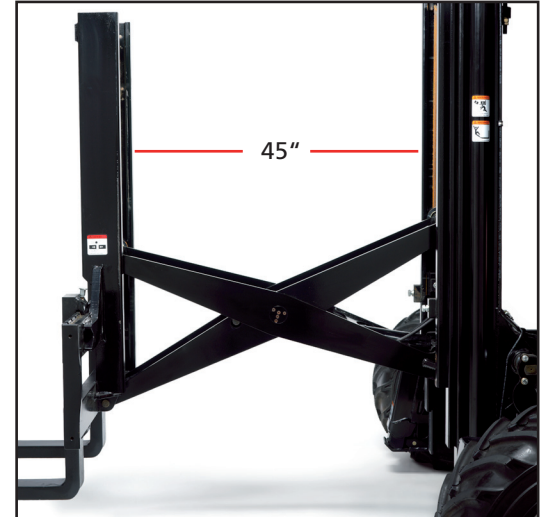

GT55 PALreach

Truck Mounted Forklift

PALFINGER

5,500 lbs capacity across the bed of the transport vehicle

The all new PALFINGER GT55 PALreach Truck Mounted Forklift provides one-sided offloading on tight job sites or in other situations where space is at a premium. With a 66 h.p. turbo diesel engine and conical chassis design, the PALreach sets new standards for power and structural strength in the industry. The anti-stall hydraulic drive system allows a new operator to drive like a veteran and make full use of all the power and strength, right from the start.

GT55 PALreach
05.12

GT55 PALreach Truck Mounted Forklift

Scissor Mechanism

66 h.p. Turbo Diesel Engine

The P.L.U.S. feature (PALFINGER Load/Unload System) helps to ensure the machine is riding properly on the transport vehicle and provides a quicker, simpler dismount of the machine.

Like all machines in the new GT-series, the PALreach offers a center-seated operator's position with a certified R.O.P.S. guard to provide the operator with an optimal view of the load and the job site.

Technical Specifications

Capacity at 24" Load Center	5,500 lbs	2,500 kg
Lift Height	120" / 144"	3048 mm / 3658 mm
Diesel Engine	66 HP	49.2 kW
Rated Speed	2,600 rpm	
Lighting System for Transport (Truck)	12 V	75 Ah
Electronic System (Forklift)	12 V	75 Ah
Driven Wheels	3	
Steering	Hydrostatic	
Max. Speed	8.5 mph	13.7 km/h
Theoretical Gradability	30%	
Turning Circle Diameter Wall to Wall	80"	2,032 mm
Dead weight (Dry Weight, Without Forks)	6,500 lbs / 6,750 lbs	2,948 kg / 3,062 kg
Working Pressure	3,336 psi	230 bar
Overhang on the Vehicle	62"	1,575 mm
Tire Size	31" x 15.5" - 15"	787 mm x 394 mm - 392 mm
Tire Outside Diameter Front/Back	31" / 31"	787 mm / 787 mm
Fuel Capacity	10 US gal	38 liter
Scissors Extension	45"	1,145 mm