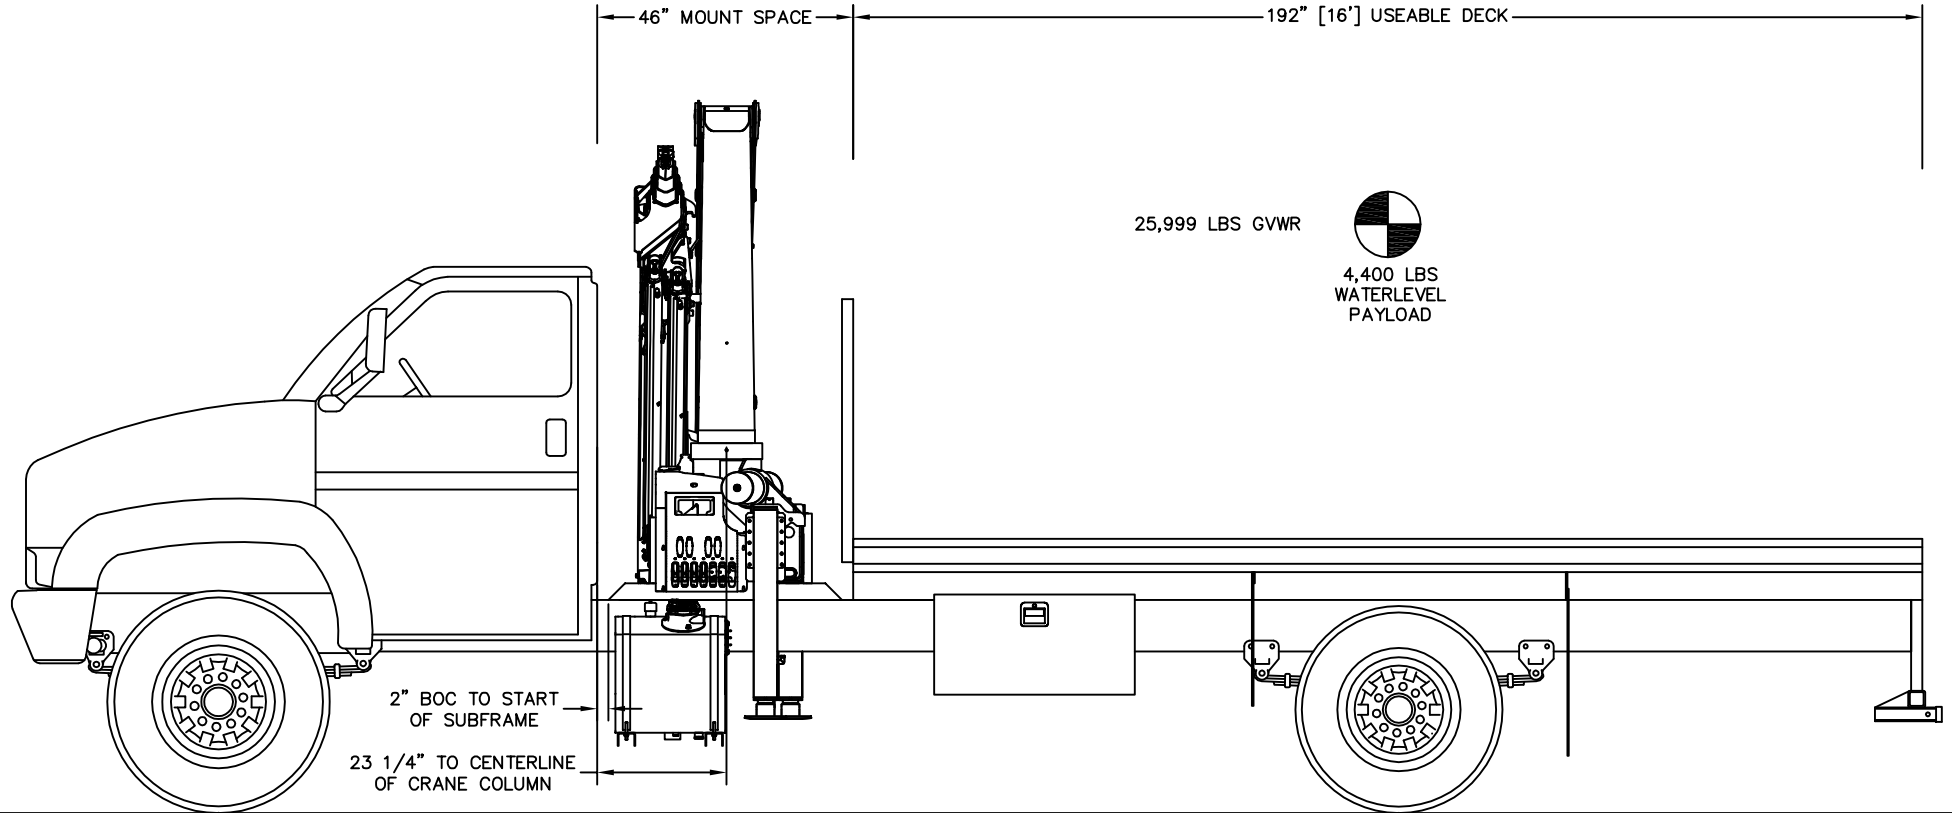

CRANE MAKE/MODEL: PK15500C-RRC
 TRUCK MAKE/MODEL: GMC 7500
 TRUCK SPECS: TBD
 SUBFRAME: TBD

THIS PRINT AND INFORMATION THEREIN IS CONFIDENTIAL AND PROPRIETARY AND IS THE PROPERTY OF TIFFIN LOADER CRANE. IT IS NOT TO BE COPIED OR REPRODUCED WITHOUT WRITTEN PERMISSION OF TIFFIN LOADER CRANE COMPANY.

TIFFIN LOADER CRANE Co.

REV	DESCRIPTION	DATE
A	INITIAL RELEASE	20 AUG 2014

PART/DWG NO: RN101		
NAME/DESCR: RENTAL RN101 LAYOUT		
DWG BY: LK	SCALE: NTS	TLC JOB NO: N/A
UNITS: INCHES	DWG SIZE: A	SHEET NO: 001