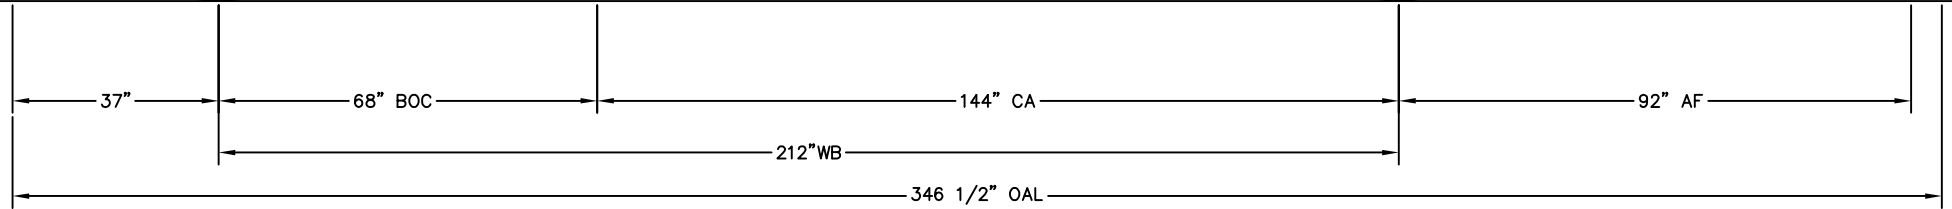

CRANE MAKE/MODEL: PK15500C-RRC
 TRUCK MAKE/MODEL: GMC 7500
 TRUCK SPECS: TBD
 SUBFRAME: TBD

THIS PRINT AND INFORMATION THEREIN IS CONFIDENTIAL AND PROPRIETARY AND IS THE PROPERTY OF TIFFIN LOADER CRANE. IT IS NOT TO BE COPIED OR REPRODUCED WITHOUT WRITTEN PERMISSION OF TIFFIN LOADER CRANE COMPANY.

TIFFIN LOADER CRANE Co.

REV	DESCRIPTION	DATE
A	INITIAL RELEASE	20 AUG 2014

PART/DWG NO: RN101		
NAME/DESCR: RENTAL RN101 LAYOUT		
DWG BY: LK	SCALE: NTS	TLC JOB NO: N/A
UNITS: INCHES	DWG SIZE: A	SHEET NO: 001